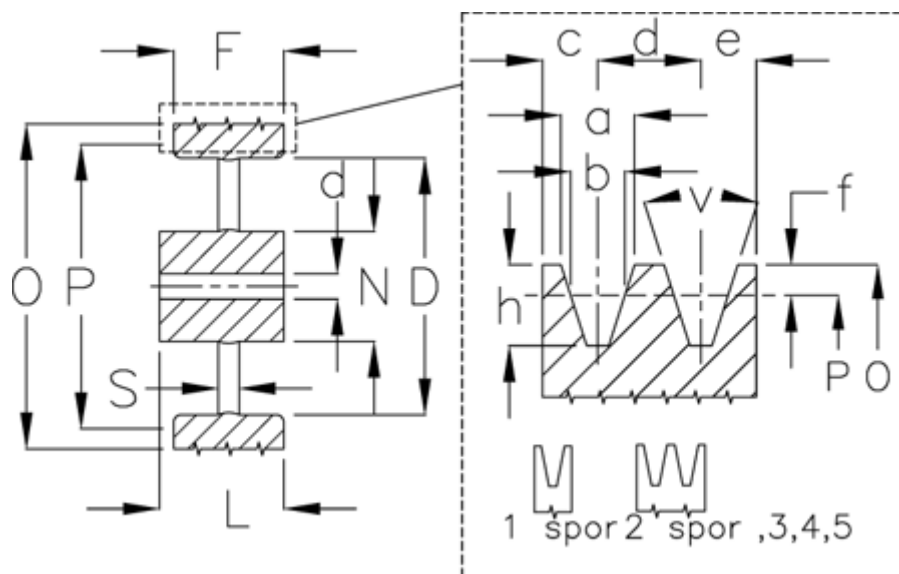

Article number: 60410035504

Description: V-belt pulley, no bore A 355/4

Measures

D	= 322	S	= 16
d	= 25	Type	= A
F	= 65.0		
L	= 65		
N	= 90		
Number of ribs	= 4		
O	= 360.5		
P	= 355		